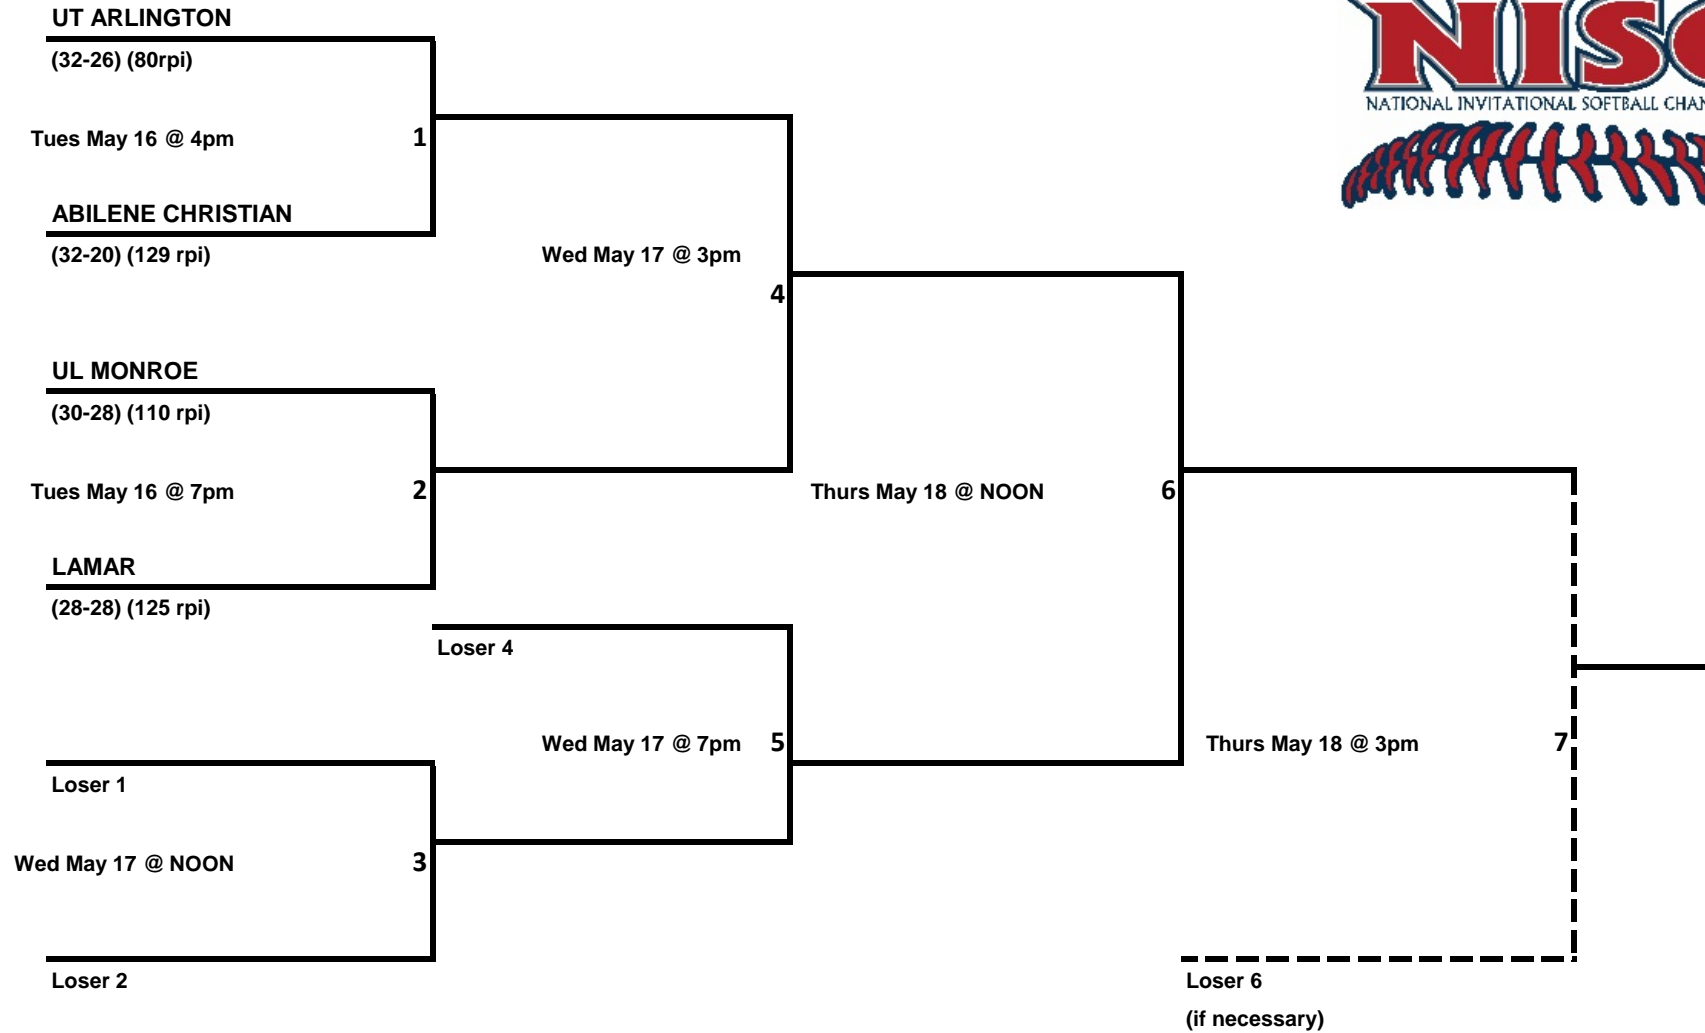

All Games Times are based on local time zone

CAL POLY
(34-19) (63 rpi)

Tues May 16 @ 7pm

PACIFIC
(27-24) (112 rpi)

NEVADA
(28-23) (95 rpi)

Tues May 16 @ 4pm

UC SANTA BARBARA
(31-26) (102 rpi)

Loser 1

Wed May 17 @ 1pm

Loser 2

All games played at University of the Pacific

All Games Times are based on local time zone

All games played at Weber State University

All Games Times are based on local time zone

All games played at Illinois State University

All Games Times are based on local time zone

All games played at Lamar University

All Games Times are based on local time zone

All games played at Georgia State University

All Games Times are based on local time zone

All games played at Liberty University