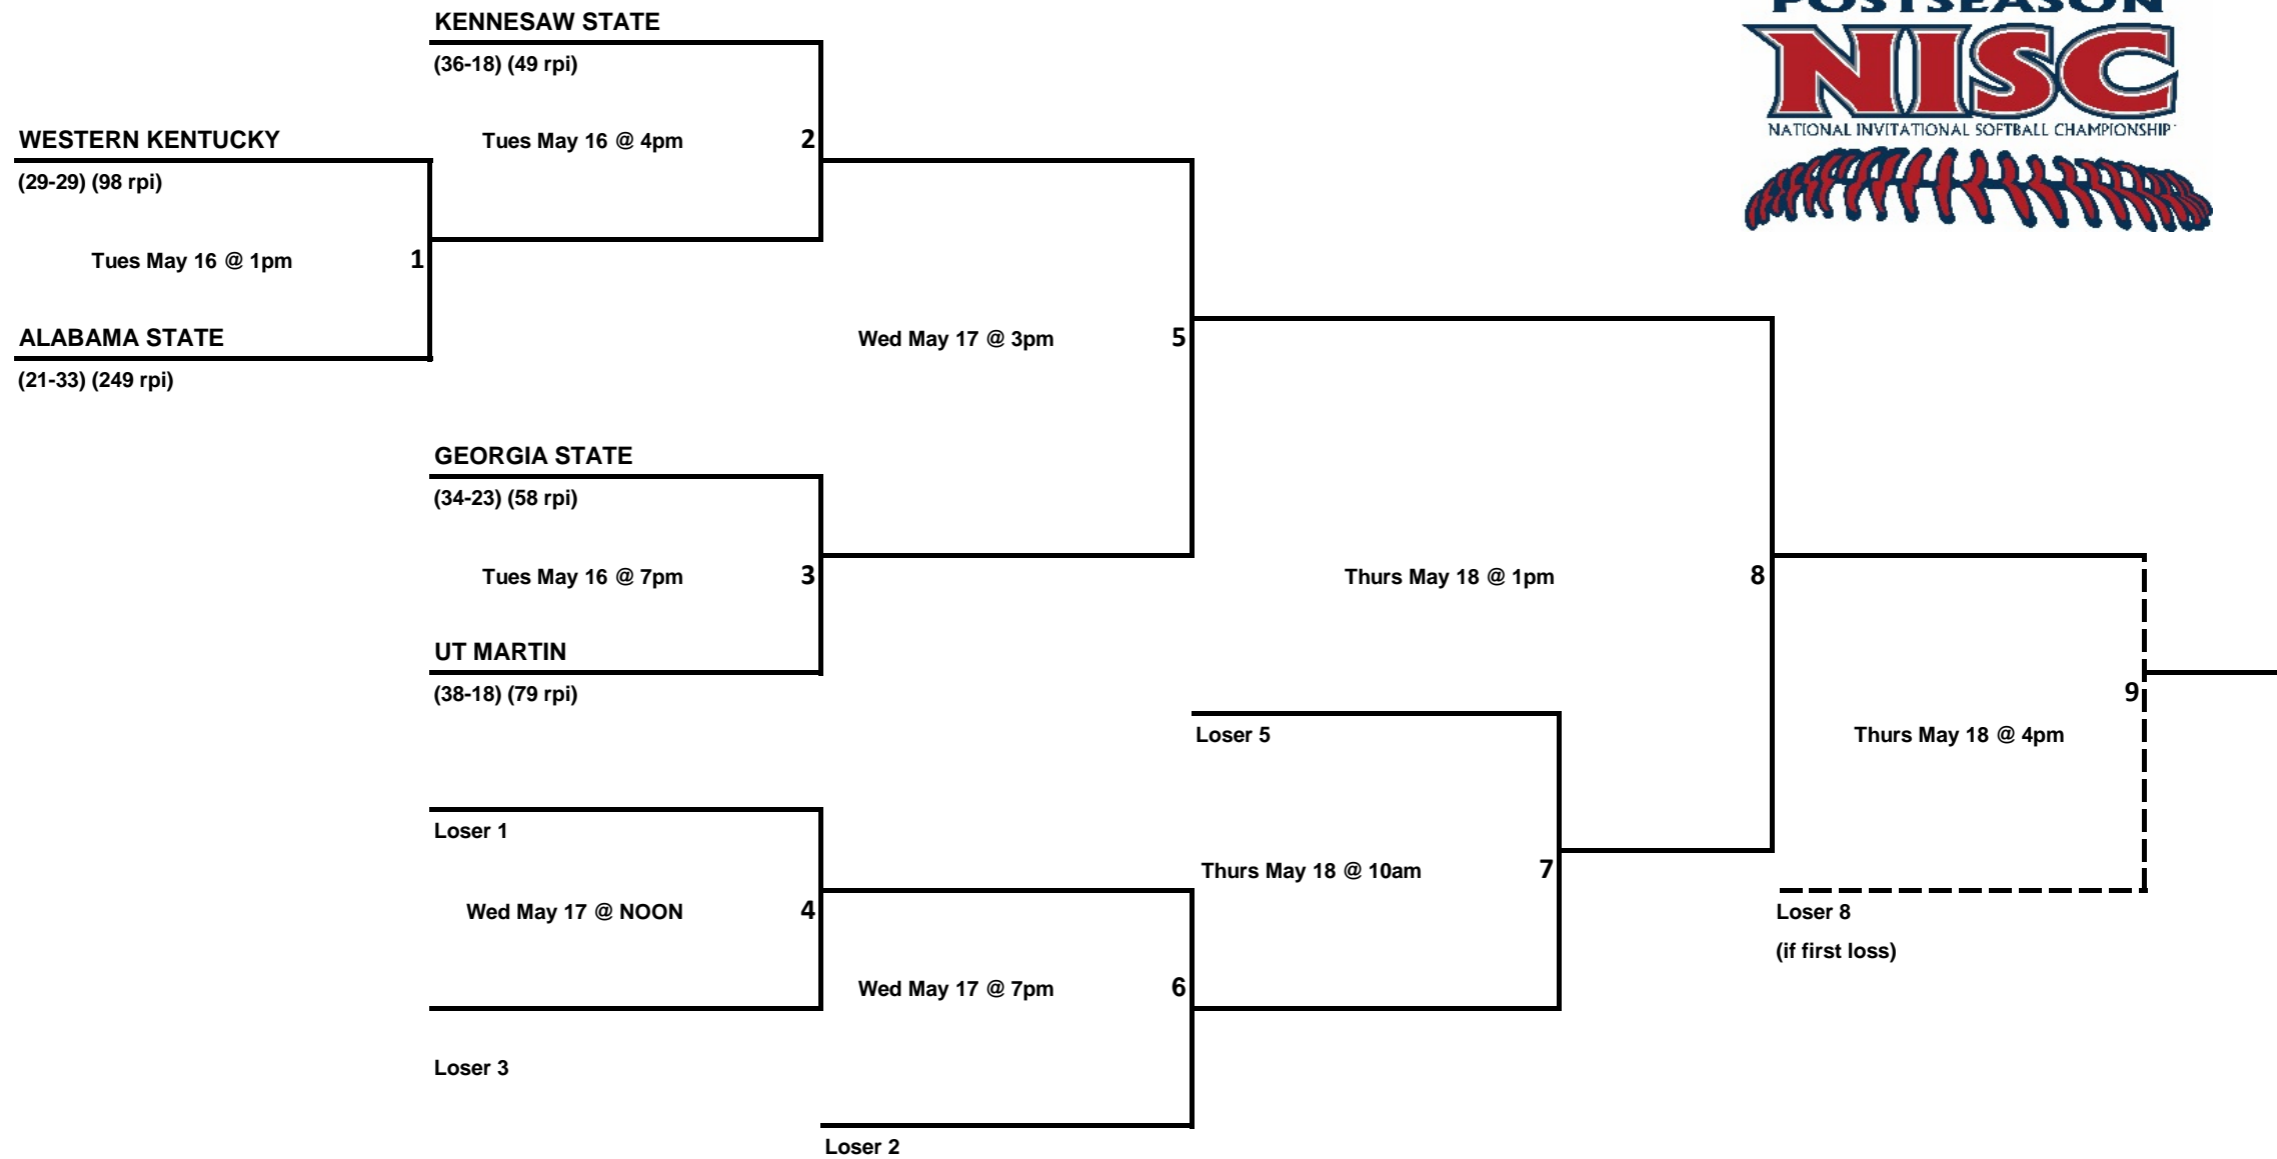

All Games Times are based on local time zone

CAL POLY
(34-19) (63 rpi)

Tues May 16 @ 7pm

PACIFIC
(27-24) (112 rpi)

NEVADA
(28-23) (95 rpi)

Tues May 16 @ 4pm

UC SANTA BARBARA
(31-26) (102 rpi)

Loser 1

Wed May 17 @ 1pm

Loser 2

All games played at University of the Pacific

All Games Times are based on local time zone

All games played at Weber State University

All Games Times are based on local time zone

All games played at Illinois State University

All Games Times are based on local time zone

All games played at Lamar University

All Games Times are based on local time zone

All games played at Georgia State University

All Games Times are based on local time zone

All games played at Liberty University