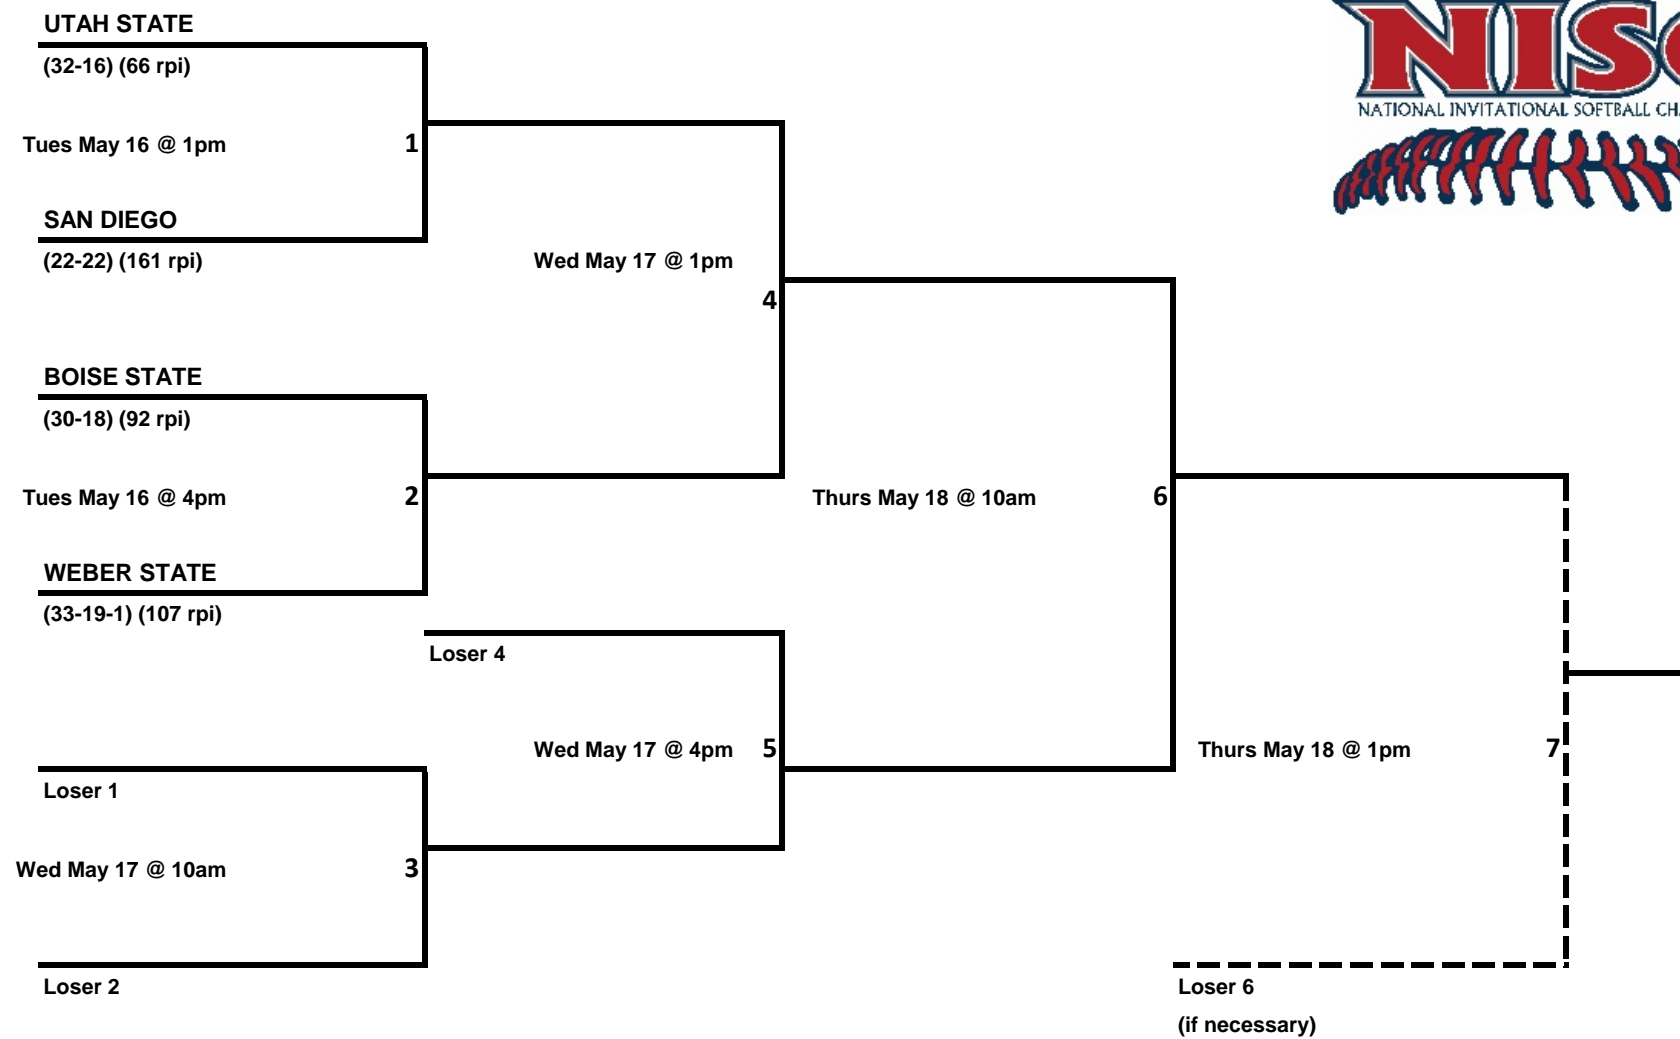

All Games Times are based on local time zone

CAL POLY
(34-19) (63 rpi)

Tues May 16 @ 7pm

PACIFIC
(27-24) (112 rpi)

NEVADA
(28-23) (95 rpi)

Tues May 16 @ 4pm

UC SANTA BARBARA
(31-26) (102 rpi)

Loser 1

Wed May 17 @ 1pm

Loser 2

All games played at University of the Pacific

All Games Times are based on local time zone

All games played at Weber State University

All Games Times are based on local time zone

All games played at Illinois State University

All Games Times are based on local time zone

All games played at Lamar University

All Games Times are based on local time zone

All games played at Georgia State University

All Games Times are based on local time zone

All games played at Liberty University