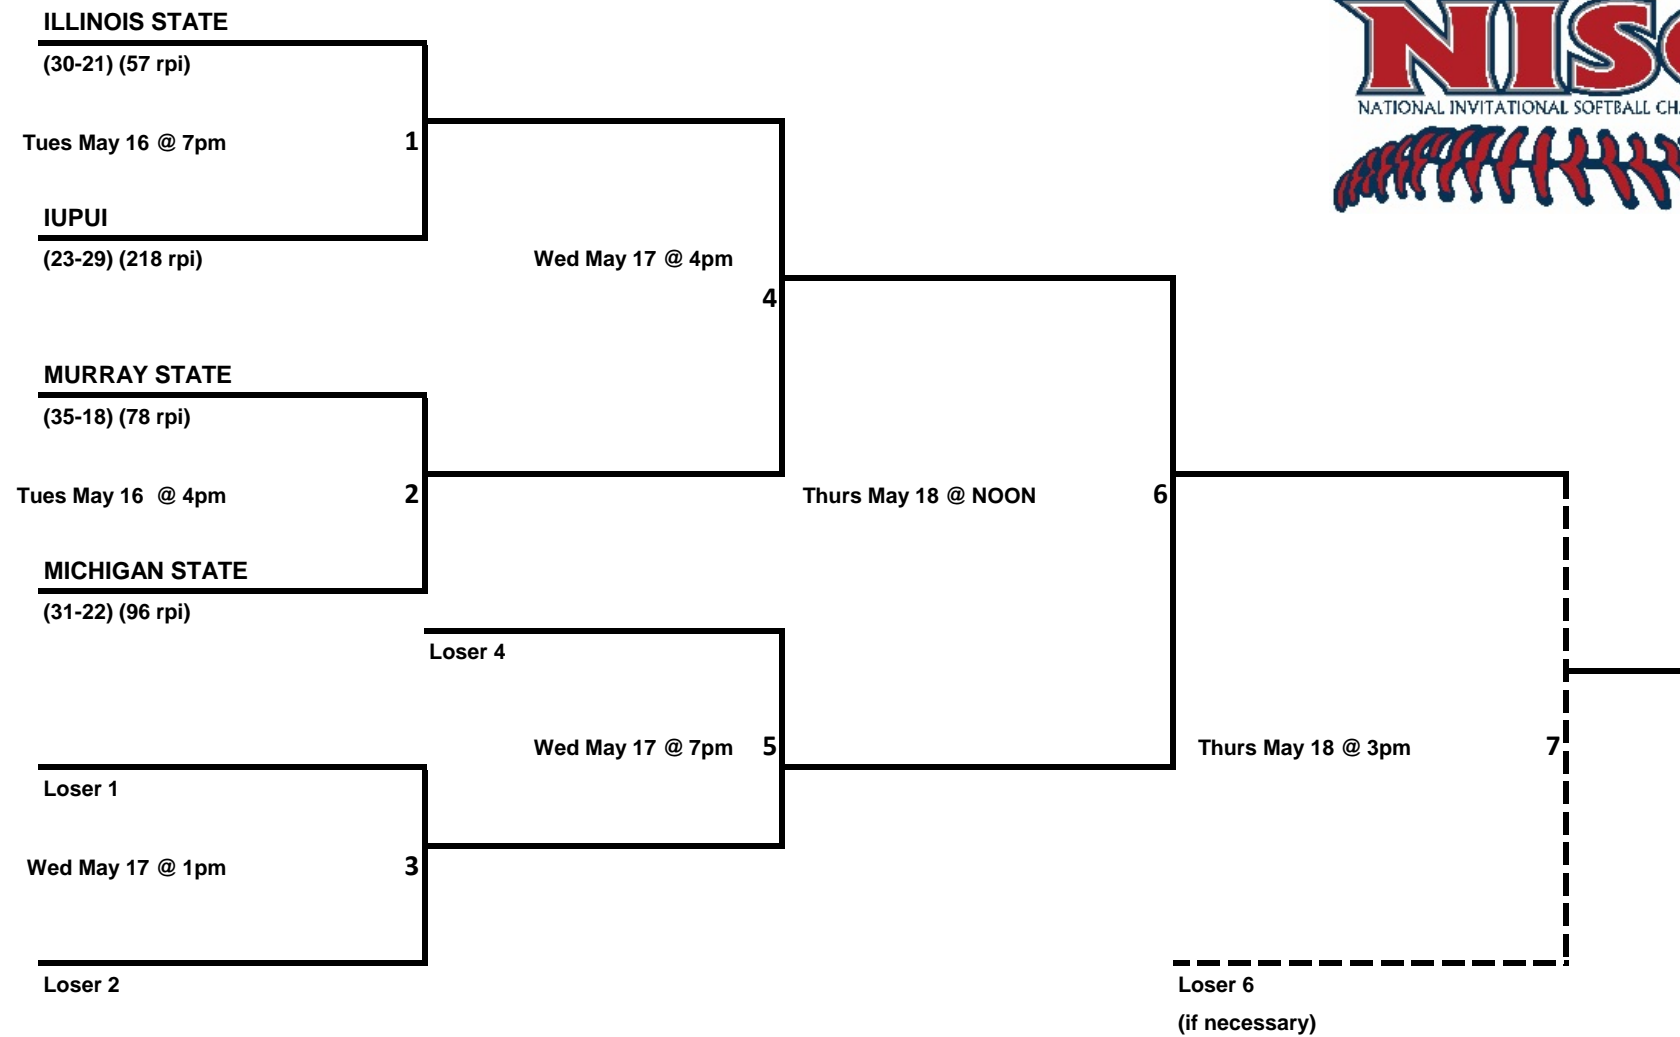

All Games Times are based on local time zone

CAL POLY
(34-19) (63 rpi)

Tues May 16 @ 7pm

PACIFIC
(27-24) (112 rpi)

NEVADA
(28-23) (95 rpi)

Tues May 16 @ 4pm

UC SANTA BARBARA
(31-26) (102 rpi)

Loser 1

Wed May 17 @ 1pm

Loser 2

All games played at University of the Pacific

All Games Times are based on local time zone

All games played at Weber State University

All Games Times are based on local time zone

All games played at Illinois State University

All Games Times are based on local time zone

All games played at Lamar University

All Games Times are based on local time zone

All games played at Georgia State University

All Games Times are based on local time zone

All games played at Liberty University